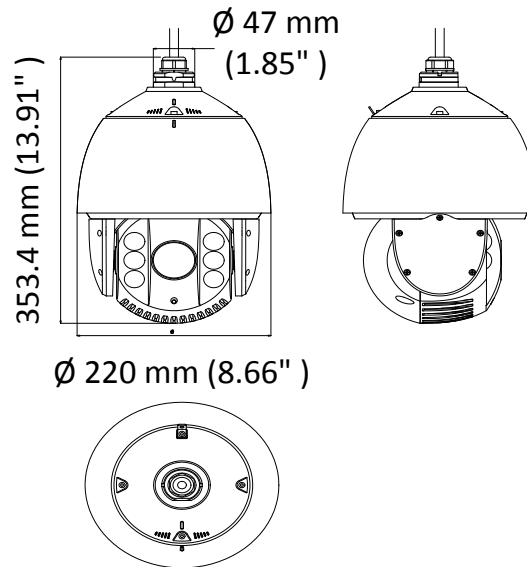

Order Model

DS-2AE7225TI-A(C)

Dimensions

Accessories

Headquarters

No.555 Qianmo Road, Binjiang District,
Hangzhou 310051, China
T +86-571-8807-5998
overseasbusiness@hikvision.com

Hikvision USA
T +1-909-895-0400
sales.usa@hikvision.com

Hikvision Italy
T +39-0438-6902
info.it@hikvision.com

Hikvision Singapore
T +65-6684-4718
sg@hikvision.com

Hikvision Europe
T +31-23-5542770
saleseuro@hikvision.com

Hikvision France
T +33(0)1-85-330-444
info.fr@hikvision.com

Hikvision Oceania
T +61-2-8599-4233
salesau@hikvision.com

Hikvision Middle East
T +971-4-8816086
salesme@hikvision.com

Hikvision Spain
T +34-91-737-16-55
info.es@hikvision.com

Hikvision Hong Kong
T +852-2151-1761

Hikvision Russia
T +7-495-669-67-99
saleru@hikvision.com

Hikvision Poland
T +48-22-460-01-50
poland@hikvision.com

Hikvision Canada
T +1-909-895-0400
sales.usa@hikvision.com

Hikvision India
T +91-22-28469900
sales@pramahikvision.com

Hikvision UK
T +44-1628-9021-4
support.uk@hikvision.com